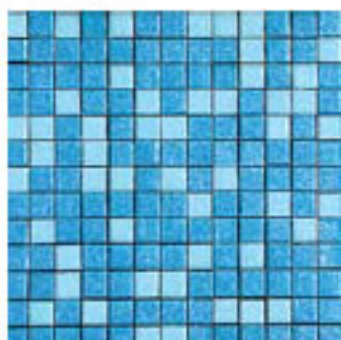

Wailea

3/4" x 3/4" 2 x 2 cms

36% Cancún
25% Mar
31% Acapulco
8% Cobalto

Atlántico

3/4" x 3/4" 2 x 2 cms
2" x 2" 5 x 5

70% K5
30% K5 iridiscente

K5 30

3/4" x 3/4" 2 x 2 cms

70% Cancún
30% Paradise

Cancún 30

3/4" x 3/4" 2 x 2 cms

33% Cancún
34% Mar
33% Acapulco

Caribe

3/4" x 3/4" 2 x 2 cms
2" x 2" 5 x 5

30% Cancún
13% Cristal
12% Cobalto
45% Cobalto Oscuro

Mediterráneo

3/4" x 3/4" 2 x 2 cms

70% Cancún
30% Acapulco

Pacífico

3/4" x 3/4" 2 x 2 cms
2" x 2" 5 x 5

Colores
Azules al azar

Akua

3/4" x 3/4" 2 x 2 cms

Cenefas