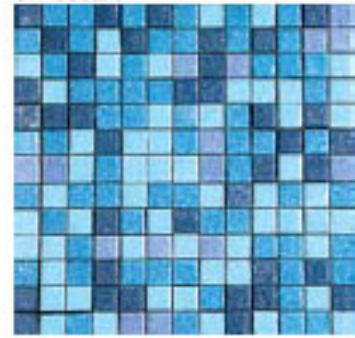

Violeta

Mármoles y Tocadores
de Cuernavaca S.A. de C.V.

Rocks of Light

Transparent glass in combination with tenuous color tones bestows a particular delicacy to KUARZO. Detail will be affected by the choice of adhesive, whether it is of a similar color or white to emphasize the characteristics of the glass, or of a different color for a more versatile look.

ver

Acacia

ver

Laurel

ver

Agave

ver

Bacalar

ver

Tulum

ver

Indigo

ver

Yelba

Mármoles y Tocadores
de Cuernavaca S.A. de C.V.

42% Cancún
18% Ixtapa
7% Acapulco 15% Mar
18% Cobalto Oscuro

Wailea

3/4" x 3/4" 2 x 2 cms

36% Cancún
25% Mar
31% Acapulco
8% Cobalto

Atlántico

3/4" x 3/4" 2 x 2 cms
2" x 2" 5 x 5

70% K5
30% K5 iridiscente

K5 30

3/4" x 3/4" 2 x 2 cms