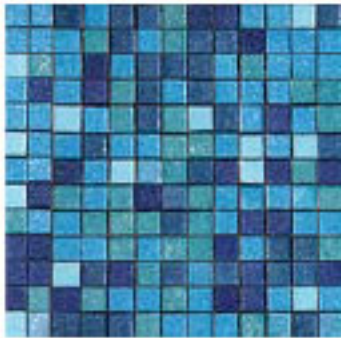

Violeta

Mármoles y Tocadores
de Cuernavaca S.A. de C.V.

Rocks of Light

Transparent glass in combination with tenuous color tones bestows a particular delicacy to KUARZO. Detail will be affected by the choice of adhesive, whether it is of a similar color or white to emphasize the characteristics of the glass, or of a different color for a more versatile look.

ver

Acacia

ver

Laurel

ver

Agave

ver

Bacalar

ver

Tulum

ver

Indigo

ver

Yelba

Mármoles y Tocadores
de Cuernavaca S.A. de C.V.

42% Cancún
18% Ixtapa
7% Acapulco 15% Mar
18% Cobalto Oscuro

Wailea

3/4" x 3/4" 2 x 2 cms

36% Cancún
25% Mar
31% Acapulco
8% Cobalto

Atlántico

3/4" x 3/4" 2 x 2 cms
2" x 2" 5 x 5

70% K5
30% K5 iridiscente

K5 30

3/4" x 3/4" 2 x 2 cms