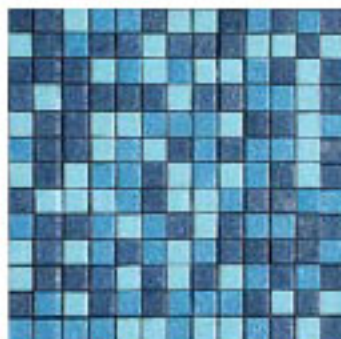

Wailea

3/4" x 3/4" 2 x 2 cms

36% Cancún
25% Mar
31% Acapulco
8% Cobalto

Atlántico

3/4" x 3/4" 2 x 2 cms
2" x 2" 5 x 5

70% K5
30% K5 iridiscente

K5 30

3/4" x 3/4" 2 x 2 cms

70% Cancún
30% Paradise

Cancún 30

3/4" x 3/4" 2 x 2 cms

33% Cancún
34% Mar
33% Acapulco

Caribe

3/4" x 3/4" 2 x 2 cms
2" x 2" 5 x 5

30% Cancún
13% Cristal
12% Cobalto
45% Cobalto Oscuro

Mediterráneo

3/4" x 3/4" 2 x 2 cms

70% Cancún
30% Acapulco

Pacífico

3/4" x 3/4" 2 x 2 cms
2" x 2" 5 x 5

Colores
Azules al azar

Akua

3/4" x 3/4" 2 x 2 cms

Cenefas