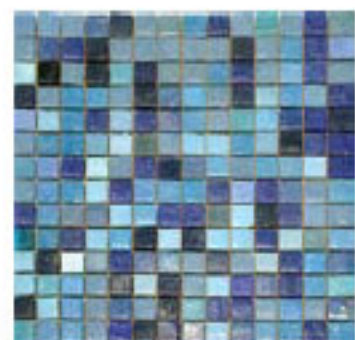

70% Cancún
30% Paradise

Cancún 30

3/4" x 3/4" 2 x 2 cms

33% Cancún
34% Mar
33% Acapulco

Caribe

3/4" x 3/4" 2 x 2 cms
2" x 2" 5 x 5

30% Cancún
13% Cristal
12% Cobalto
45% Cobalto Oscuro

Mediterráneo

3/4" x 3/4" 2 x 2 cms

70% Cancún
30% Acapulco

Pacífico

3/4" x 3/4" 2 x 2 cms
2" x 2" 5 x 5

Colores
Azules al azar

Akua

3/4" x 3/4" 2 x 2 cms

Cenefas