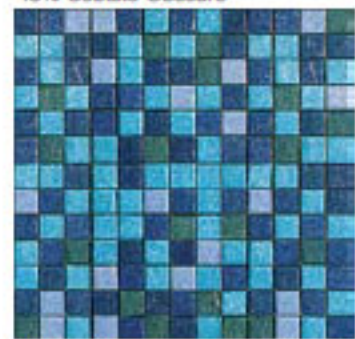

Wailea

3/4" x 3/4" 2 x 2 cms

36% Cancún
25% Mar
31% Acapulco
8% Cobalto

Atlántico

3/4" x 3/4" 2 x 2 cms
2" x 2" 5 x 5

70% K5
30% K5 iridiscente

K5 30

3/4" x 3/4" 2 x 2 cms

70% Cancún
30% Paradise

Cancún 30

3/4" x 3/4" 2 x 2 cms

33% Cancún
34% Mar
33% Acapulco

Caribe

3/4" x 3/4" 2 x 2 cms
2" x 2" 5 x 5

30% Cancún
13% Cristal
12% Cobalto
45% Cobalto Oscuro

Mediterráneo

3/4" x 3/4" 2 x 2 cms

70% Cancún
30% Acapulco

Pacífico

3/4" x 3/4" 2 x 2 cms
2" x 2" 5 x 5

Colores
Azules al azar

Akua

3/4" x 3/4" 2 x 2 cms

Cenefas