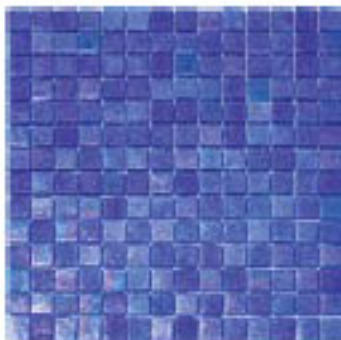

Wailea

3/4" x 3/4" 2 x 2 cms

36% Cancún
25% Mar
31% Acapulco
8% Cobalto

Atlántico

3/4" x 3/4" 2 x 2 cms
2" x 2" 5 x 5

70% K5
30% K5 iridiscente

K5 30

3/4" x 3/4" 2 x 2 cms

70% Cancún
30% Paradise

Cancún 30

3/4" x 3/4" 2 x 2 cms

33% Cancún
34% Mar
33% Acapulco

Caribe

3/4" x 3/4" 2 x 2 cms
2" x 2" 5 x 5

30% Cancún
13% Cristal
12% Cobalto
45% Cobalto Oscuro

Mediterráneo